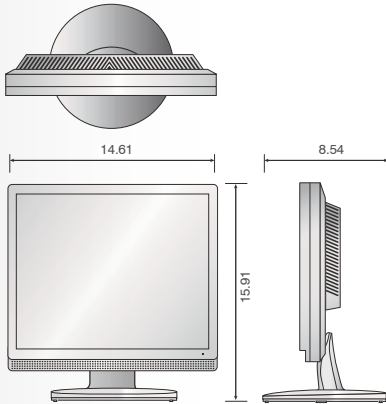

SMT-1712

SAMSUNG 17", Cost Effective, 1280x1024, Security Application TFT-LCD Monitor, VGA Input Only

Dimensions (unit : in)

Front/Rear Panel

Contrast Ratio 5000:1

SAMSUNG Electronics' TFT LCD Monitor's high contrast provides the clearest and the most vivid color contrast on images as well as the background.

Environment-friendly Low Power Consumption

The SMT-1712 has low power consumption that saves energy and money, especially in 24 hour security applications.

Summary

Samsung SMT-1712 is optimized for 24/7 surveillance environments, featuring specialized design that provides 60,000 hours of meantime to failure and protective tempered glass. The SMT-1712 produces 1280x1024 resolution with 5ms response time, 5000:1 dynamic contrast ratio, 300cd/m² brightness and 160° view angle. With its Signal Balance function, the monitor eliminates the signal attenuation in the long distance installations. SMT-1712 also helps reducing costs with its environment-friendly low power consumption feature.

Model	SMT-1712	
General	Screen Size	17"
	Resolution	1280 x 1024
	Pixel Pitch (mm)	0.264 x 0.264(HxV)
	Brightness(cd/m ²)	300
	Contrast Ratio	5000:1 Dynamic
	Response Time (ms)	5
	Viewing Angle (H/V)	160° / 160°
	Backlight Type	4 CCFT
	Panel Lamp Life	50,000HR
	Display Colors	16.7M
	Horizontal Frequency	31 ~ 81KHz
	Vertical Frequency	56 ~ 75Hz
	Sync Format	NTSC : 3.5 / PAL 4.43
Feature	Tempered Glass	Yes
	Language	English / French / German / Italian / Portuguese / Russian / Spanish / Swedish/Chinese / Japanese / Korean / Turkish / Taiwanese
	Front Panel Control	Menu, Adjust up / down / Auto / Enter, Power
	VESA Mount	3.94in x 3.94 in (100 x 100 mm)
Input Interface	PC	1 VGA (D-sub)
Stand	Swivel Stand	
Power Requirement	AC100-240V, 50/60Hz	
Power Consumption	20W	
Weight	10.8lbs (4.9kg)	
Dimensions	14.6(W)x 15.9 (H) x 8.55(D) in (371(W) x 404(H) x 217(D)mm)	
Accessories	User's manual, Power Cord, Video Signal Cable, CD-ROM	